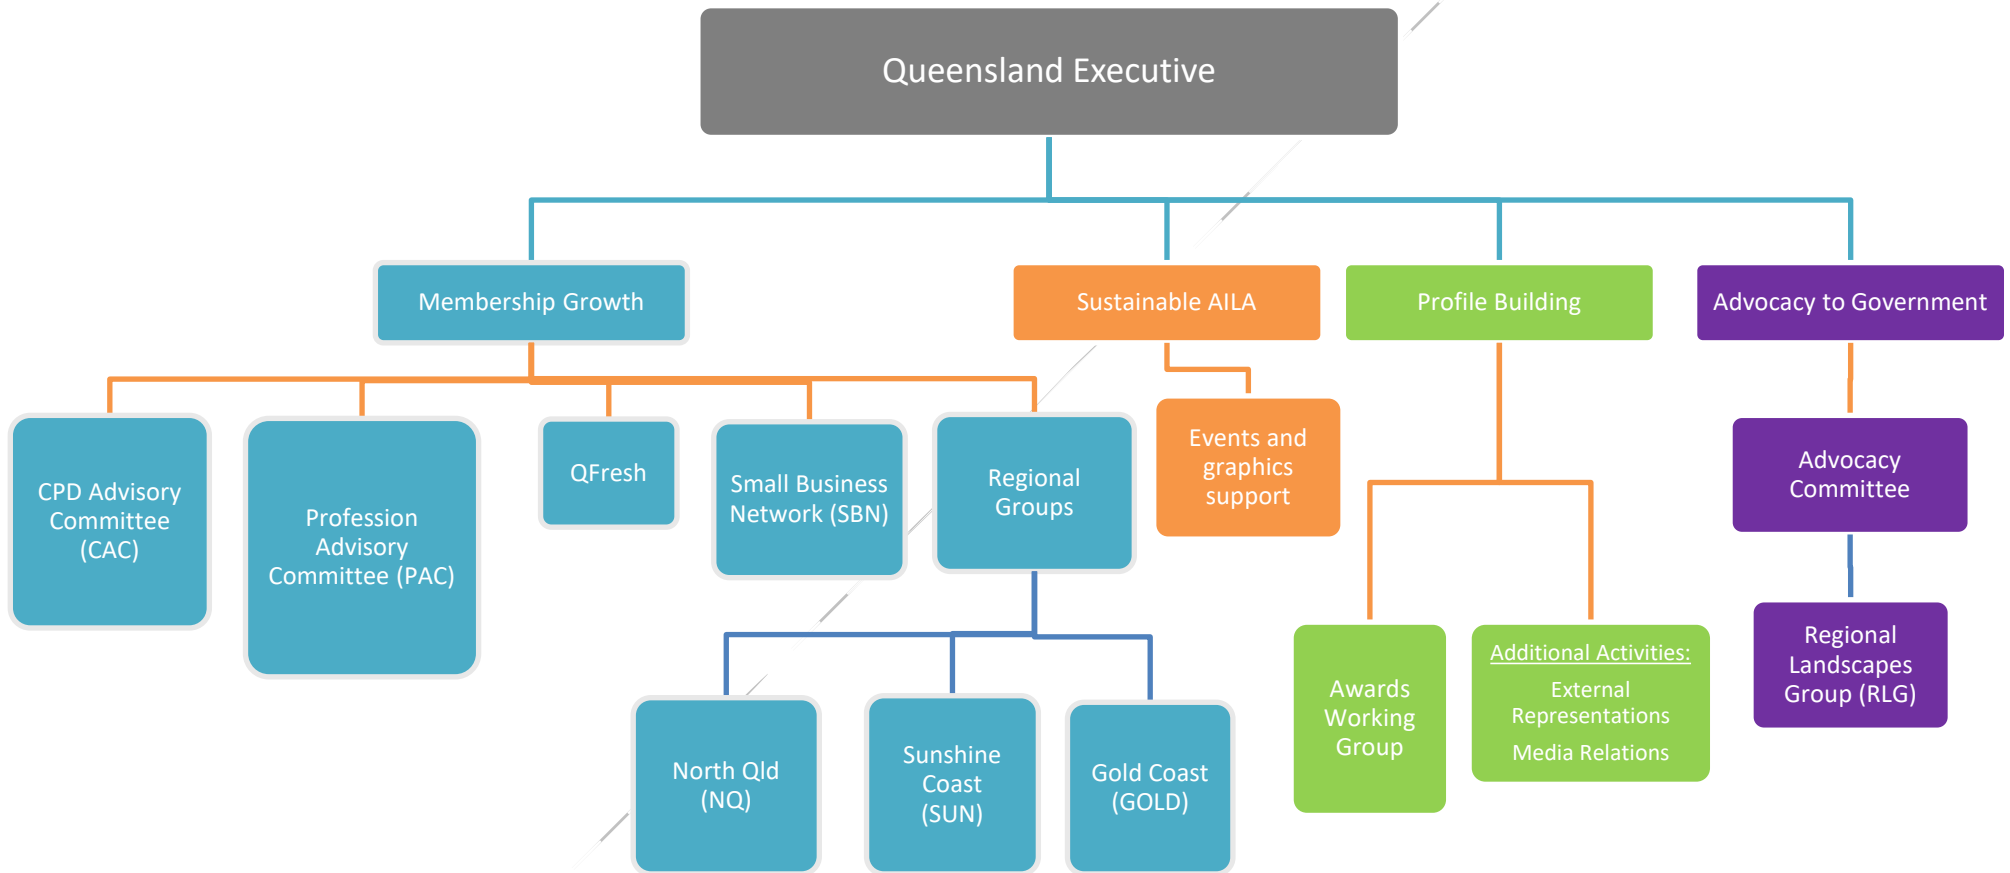

Australian Institute of
Landscape Architects

AILA QUEENSLAND COMMITTEE STRUCTURE

Australian Institute of
Landscape Architects

Executive	David Uhlmann, Wolter Consulting Group (President) Jamie Franklin, Sunshine Coast Council (Vice President) Candy Rosmarin, Logan City Council (Secretary) David Hatherly, Vee Design Tessa Leggo, Fred St
Advocacy Committee	David Roberts (Chair) Enrique Castillo Simon Lacey Steve Dunn Wendy Davies Wes Mortensen
CPD Advisory Committee	Amanda Larsson Catherine Simpson Jeremy Chan Josephine Hansen Sam Burns
Profession Advisory Committee	David Hatherly (Chair) Alan Chenoweth Andrew Galt Catherin Bull John Mongard Leah Tait Lindsay Thorpe Riley Donaldson
QFresh	Alexandria Woodward (Co-Chair) Taneile Nixon (Co-Chair)

Australian Institute of
Landscape Architects

	Jared Hall Holly Peacock David Botfa
SUN	Jamie Franklin (Chair)
GOLD	Alice Hawker (Chair)
NQ	Andrew Prowse (Co-Chair) Tim Connor (Co-Chair)
Small Business Network	Tobias Volbert Stuart Bull Paul Stein
Regional Landscapes Group	Suzie Rawlinson (Chair) Wendy Davies Alan Chenoweth Alayna Renata Chris Madigan Azadeh Nahvi