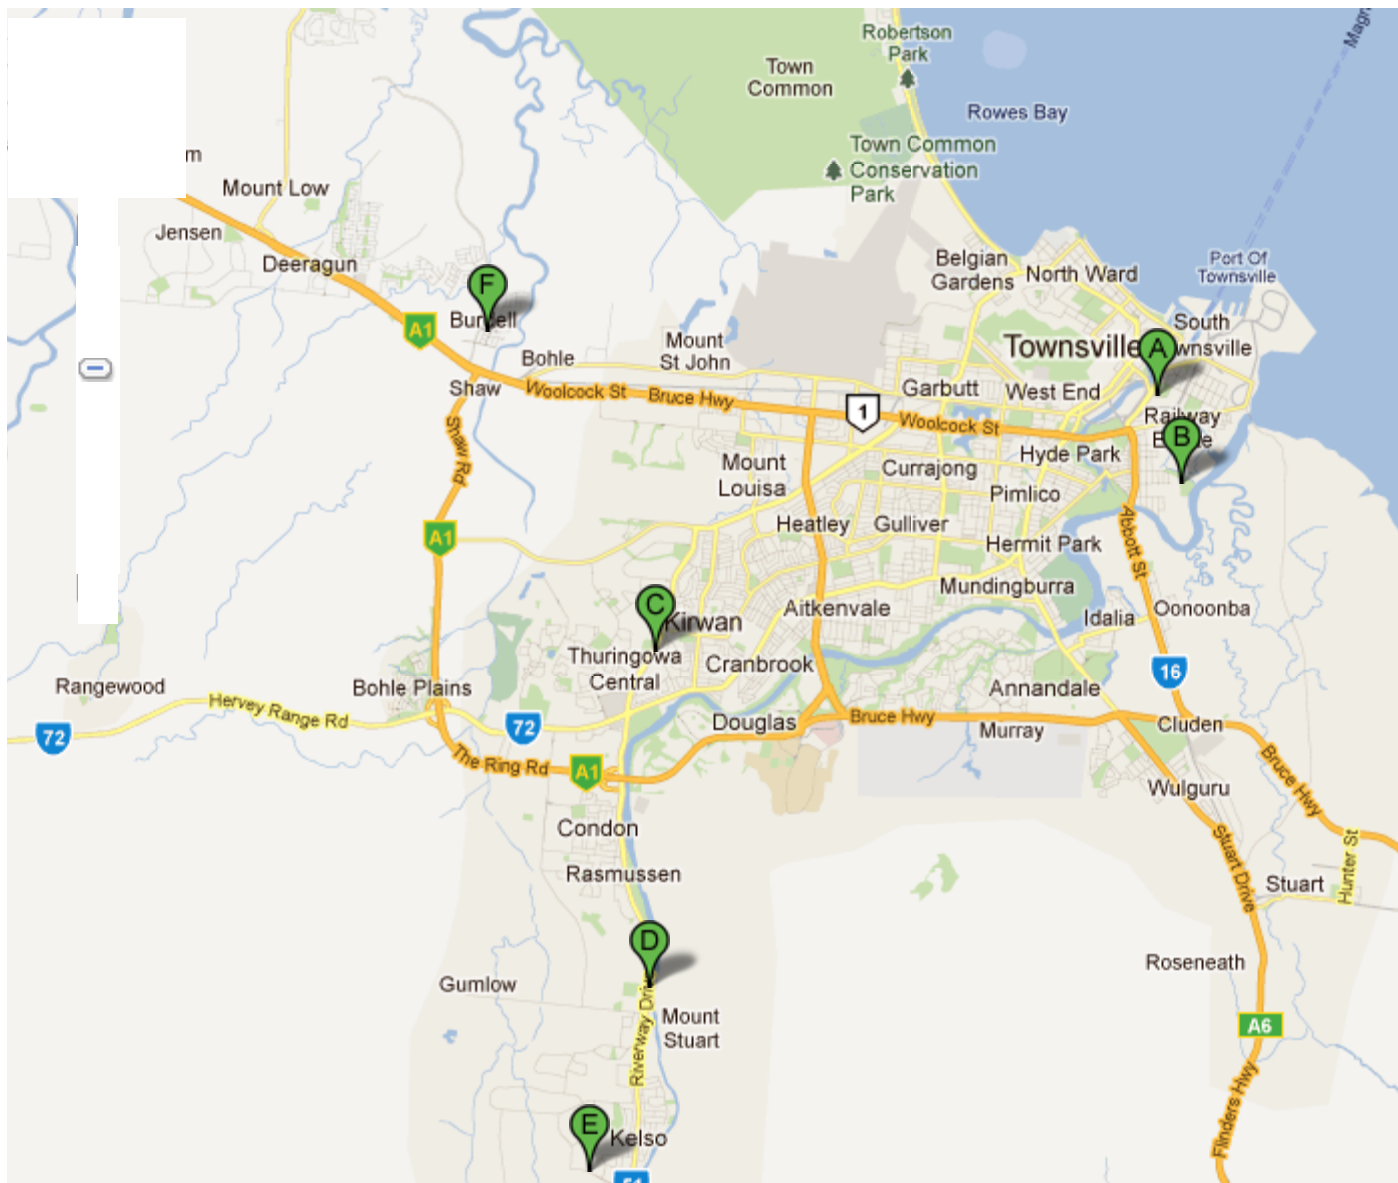

Show for all steps: Text only | [Street View](#)

[Include large map](#)

Roll over the directions to customize each step.

Directions to United Discount Chemists North Shore
Shop 14, Stockland North Shore S/C (off North Shore Blv), Burdell QLD 4818 -
(07) 4774 3142
46.4 km – about 1 hour 9 mins